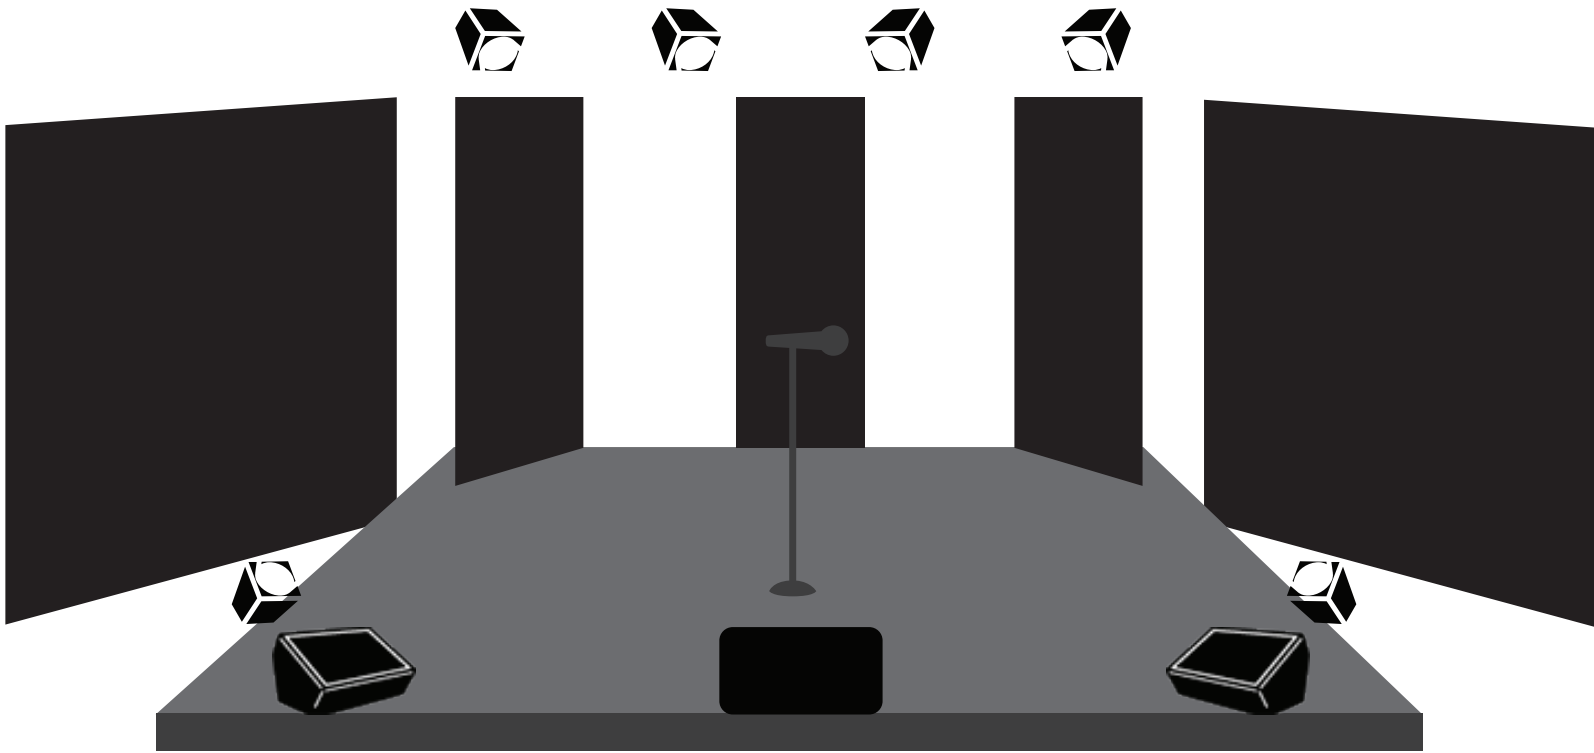

STAGE PLOT

KARLOS DERGAL - CELEBRATION TOUR

VOCALIST

OPTION 1	1	Wireless Microphone	SHURE Anxient Digital	SHURE ULXD 1, 2	SHURE QLXD 1, 2
OPTION 2	1	Wireless Microphone	SENNHEISER AVX Digital	SENNHEISER G 4, 3	SENNHEISER EW 100
OPTION 1	1	Monitor System	SHURE P10R, P10T, SE535	SHURE P9RA, P9T, SE425	SHURE P3T, P3RA, SE425
OPTION 2	1	Monitor System	SENNHEISER IE500	SENNHEISER IE60	SENNHEISER IE40

DANCERS

OPTION 1	2	Monitor System	Floor monitors	SHURE P3T, P3RA, SE425
----------	---	----------------	----------------	----------------------------------